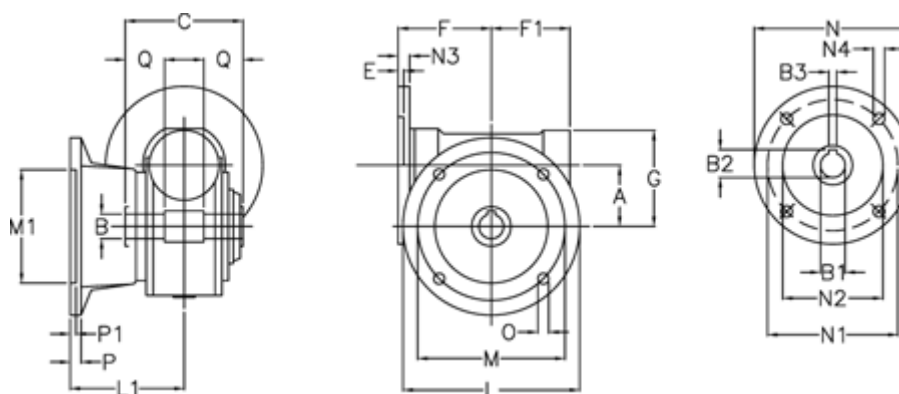

Data Sheet

Article number: 3918049014432

Description: Worm gear with st. steel hollow shaft
VF 49 EP-F1-14- 80B5

Measures

A = 49.5	F1 = 63	N2 = 130
B = 25	G = 80	N3 = 10.0
B1 E7 = 19	L = 125	N4 = 11.5
B2 = 21.8	L1 = 85.5	O = 10.5
B3 H9 = 6	M = 90	P = 12
C = 82	M1 = 70	P1 = 10
E = 3.0	N = 200	Q = 22.5
F = 70	N1 = 165	